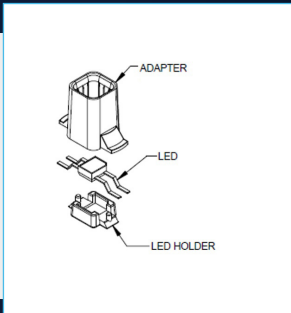

Zero Light Bleed Adapter with Built-In Surface Mount LED

Expanded view